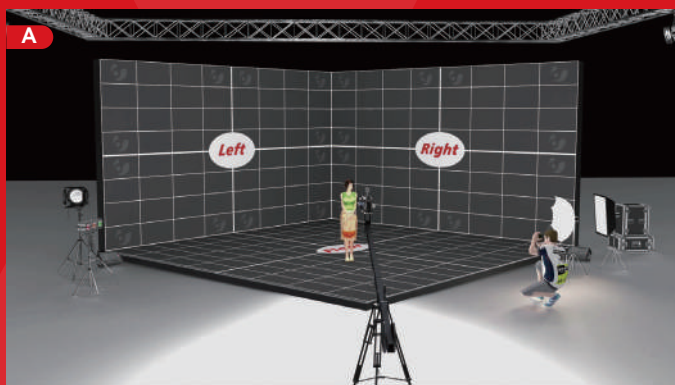

CALMING APPEARANCE EASY TO USE

- A Handle
- B Quick lock
- C Module handle
- D Connection lock with angle adjustment
- E Aviation socket

CURVABLE DESIGN , -10° TO 10° CAN BE ADJUSTED

SUPPORT FLOOR SCREEN APPLICATIONS

Combined with specially designed structural components, LV series can support floor screen applications

DEMONSTRATION OF XR VIRTUAL SHOOTING SCENE

Utilizing the latest LED display technologies with motion capture sensors and cutting-edge software, Leyard can create immersive environments for real-time exploration of 3D models in the physical space. This dynamic solution brings content to life for a wide range of applications including broadcast studios, visualization of volumetric data for analysis or exploring virtual worlds for collaborative game play.