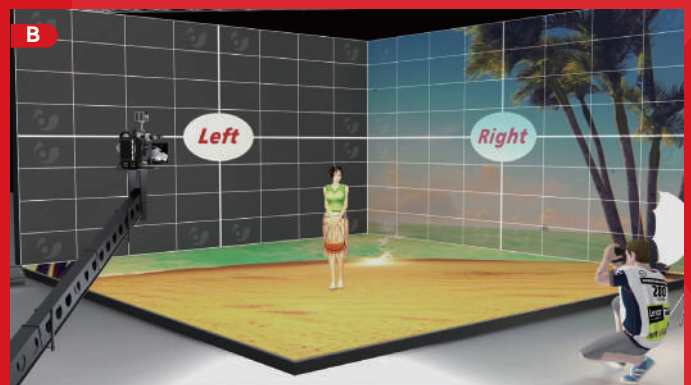

CALMING APPEARANCE EASY TO USE

- A Handle
- B Quick lock
- C Module handle
- D Connection lock with angle adjustment
- E Aviation socket

CURVABLE DESIGN , -10° TO 10° CAN BE ADJUSTED

SUPPORT FLOOR SCREEN APPLICATIONS

Combined with specially designed structural components, LV series can support floor screen applications

DEMONSTRATION OF XR VIRTUAL SHOOTING SCENE

Utilizing the latest LED display technologies with motion capture sensors and cutting-edge software, Leyard can create immersive environments for real-time exploration of 3D models in the physical space. This dynamic solution brings content to life for a wide range of applications including broadcast studios, visualization of volumetric data for analysis or exploring virtual worlds for collaborative game play.