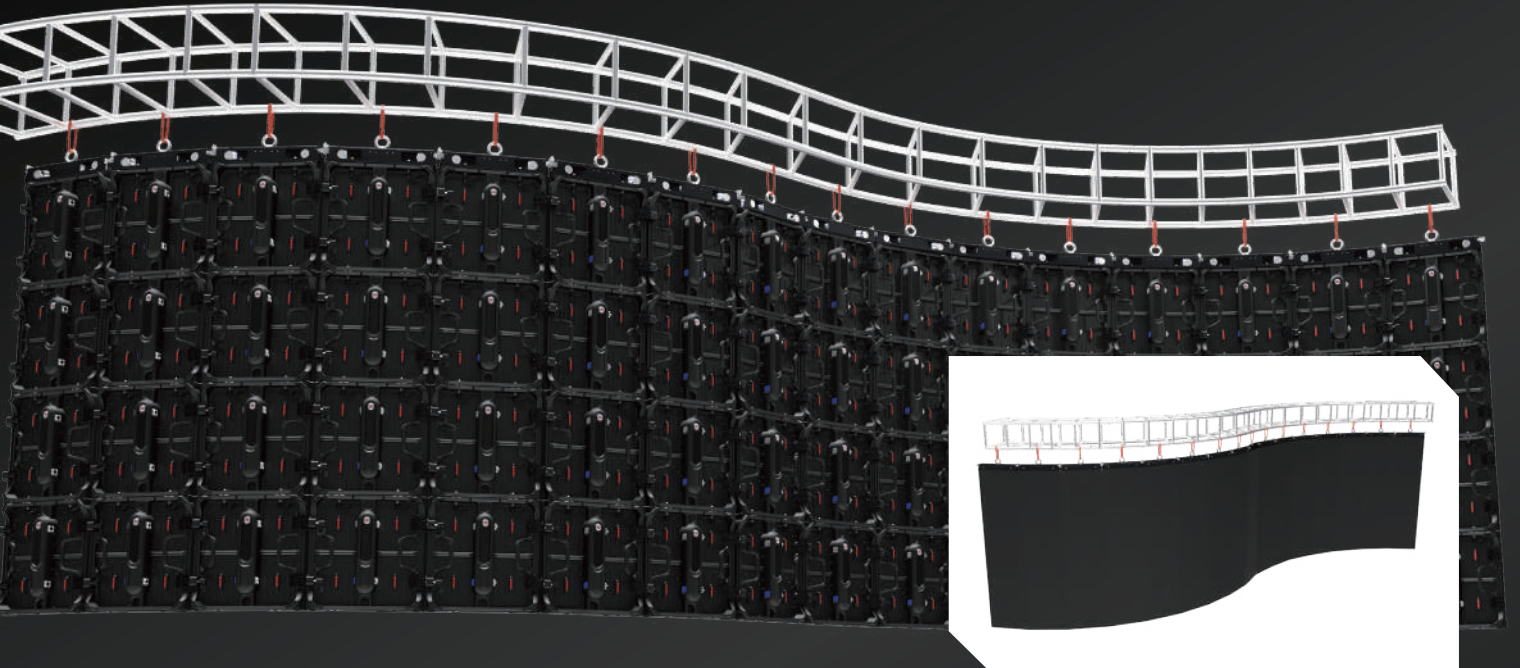

CABINET SIZE

500mmx500mm / 500mmx1000mm

MODULE SIZE

250mm x 250mm

HIGHLIGHT FEATURES

- ▶ High quality die-casting aluminum cabinet.
- ▶ Ultra precision CNC (<0.05mm).
- ▶ Special protective design can prevent led damage caused by unexpected impact.
- ▶ Improved multi-function lockers which support self-locking, connection, and precise gab minitrim make seamless splicing easily realized.
- ▶ Combined with specially designed structural components, LV series can support floor screen applications.
- ▶ Demonstration of XR virtual shooting scene.
- ▶ Module front maintenance , each module has magnetic design making screen seamless.
- ▶ Special-designed maintenance tool can quickly replace the module from the front in the purpose of greatly saving cost for labor and time.

CONVENIENT MAINTENANCE

- ▶ Cabinet 100% rear maintenance.
- ▶ Module front maintenance , each module has magnetic design making screen seamless.
- ▶ Special-designed maintenance tool can quickly replace the module from the front in the purpose of greatly saving cost for labor and time.

CALMING APPEARANCE EASY TO USE

- A Handle
- B Quick lock
- C Module handle
- D Connection lock with angle adjustment
- E Aviation socket

CURVABLE DESIGN , -10° TO 10° CAN BE ADJUSTED

SUPPORT FLOOR SCREEN APPLICATIONS

Combined with specially designed structural components, LV series can support floor screen applications

DEMONSTRATION OF XR VIRTUAL SHOOTING SCENE

Utilizing the latest LED display technologies with motion capture sensors and cutting-edge software, Leyard can create immersive environments for real-time exploration of 3D models in the physical space. This dynamic solution brings content to life for a wide range of applications including broadcast studios, visualization of volumetric data for analysis or exploring virtual worlds for collaborative game play.