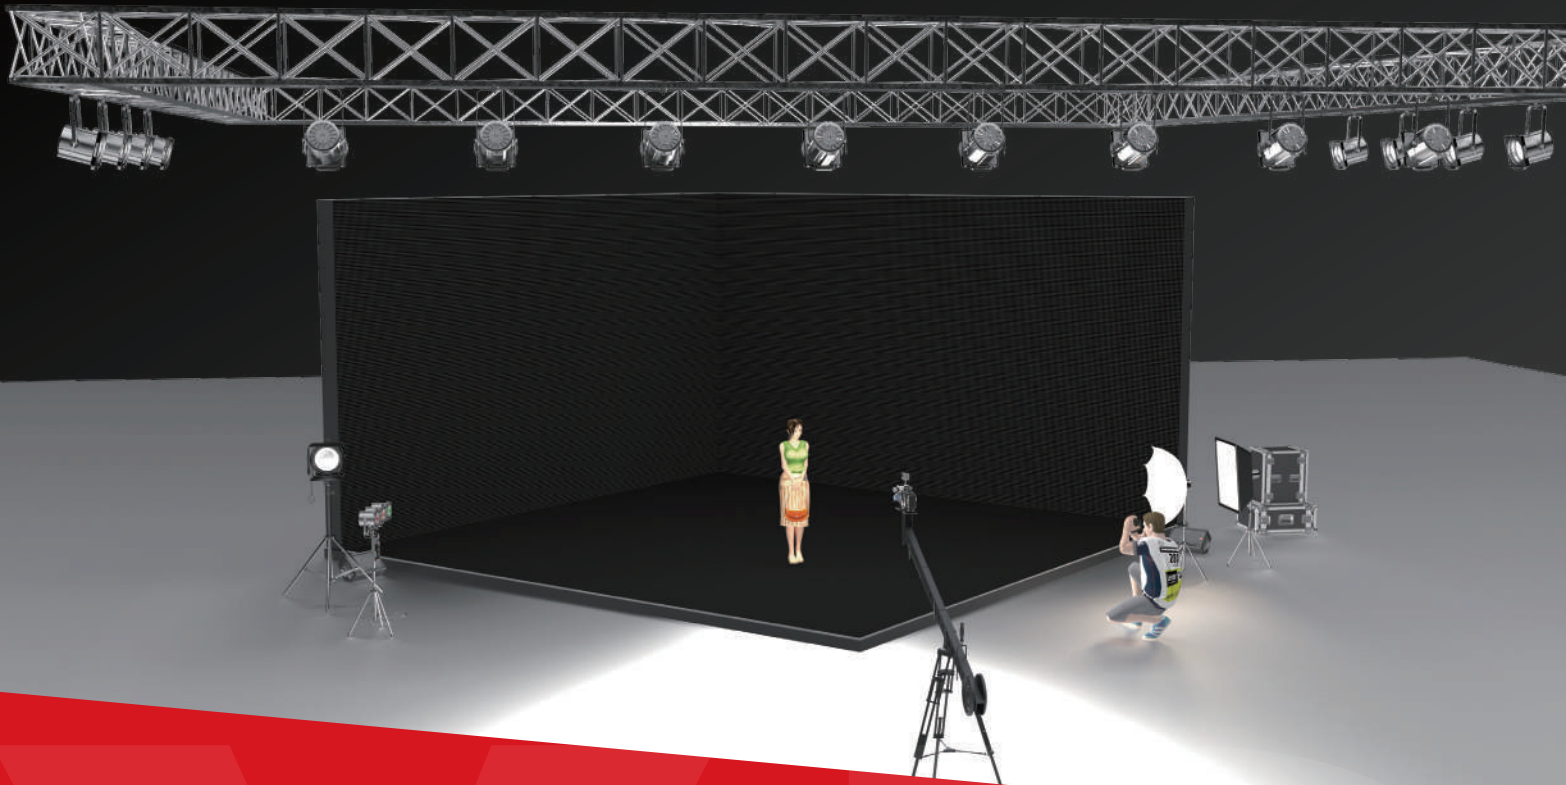

LEYARD

RENTAL

LV SERIES
INDOOR & OUTDOOR
LED DISPLAY

LV SERIES

LV (full name: Levent) is a new series of Rental LED display in Leyard. It's good solution to apply in conferences, stage show, celebrations, variety shows, product presentation, car exhibition...The appearance is calm and elegant, and the design was inspired by the lighthouse.

CALMING APPEARANCE EASY TO USE

- A Handle
- B Quick lock
- C Module handle
- D Connection lock with angle adjustment
- E Aviation socket

CURVABLE DESIGN , -10° TO 10° CAN BE ADJUSTED

SUPPORT FLOOR SCREEN APPLICATIONS

Combined with specially designed structural components, LV series can support floor screen applications

DEMONSTRATION OF XR VIRTUAL SHOOTING SCENE

Utilizing the latest LED display technologies with motion capture sensors and cutting-edge software, Leyard can create immersive environments for real-time exploration of 3D models in the physical space. This dynamic solution brings content to life for a wide range of applications including broadcast studios, visualization of volumetric data for analysis or exploring virtual worlds for collaborative game play.