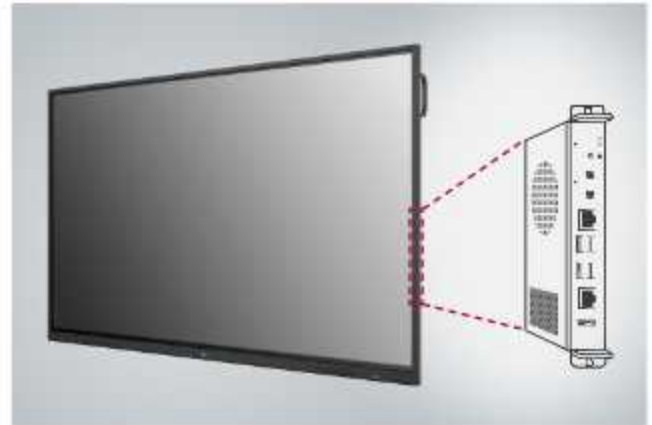

Built-in OPS Slot

The TR3DJ series supports OPS slots, allowing you to easily and conveniently mount an OPS device at the back of the digital board without the hassle of connecting to an external desktop, offering you more expanded functions.