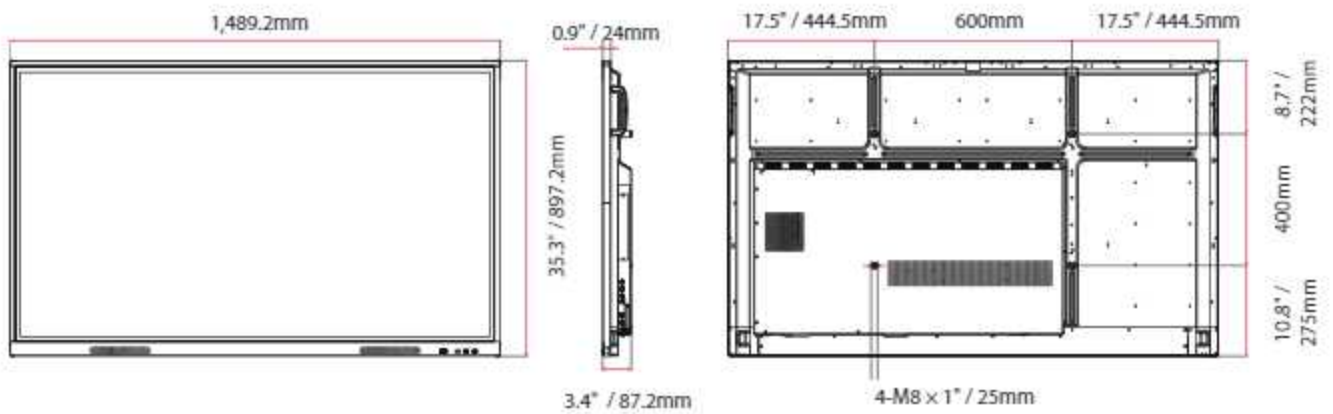

## DIMENSIONS

86"

75"

65"

	MODEL	86TR3DJ	75TR3DJ	65TR3DJ
PANEL	Screen Size	86"	75"	65"
	Panel Technology	IPS	IPS	IPS
	Back Light Type	Direct	Direct	Direct
	Aspect Ratio	16:9	16:9	16:9
	Native Resolution	3840 x 2160 (UHD)	3840 x 2160 (UHD)	3840 x 2160 (UHD)
	Refresh Rate	60Hz	60Hz	60Hz
	Brightness (Typ)	350 nits	350 nits	350 nits
	Contrast Ratio	1200:1	1200:1	1200:1
	Color gamut	NTSC 68%	NTSC 68%	NTSC 68%
	Viewing Angle (H x V)	178° X 178°	178° X 178°	178° X 178°
	Color Depth	10bit, 1.07Billion colors	10bit, 1.07Billion colors	10bit, 1.07Billion colors
	Response Time	8ms (G to G)	8ms (G to G)	8ms (G to G)
	Surface Treatment(Haze)	Anti Glare, 7H(Mohs)	Anti Glare, 7H(Mohs)	Anti Glare, 7H(Mohs)
	Lifetime Operation	30,000 Hrs	30,000 Hrs	30,000 Hrs
	Operation Hours (Hours/Day)	16/7	16/7	16/7
	Portrait / Landscape	Landscape Only	Landscape Only	Landscape Only
	TOUCH	Available object size for touch	≥3 mm	≥3 mm
Reponse Time		≤60 ms (Android) ≤100 ms (Windows)	≤60 ms (Android) ≤100 ms (Windows)	≤60 ms (Android) ≤100 ms (Windows)
Accuracy		±2 mm	±2 mm	±2 mm
Interface		USB 2.0	USB 2.0	USB 2.0
Protection Glass Thickness		4T (Anti-Glare)	4T (Anti-Glare)	4T (Anti-Glare)
Protection Glass Transmission		87%	87%	87%
Operating System Support		Windows XP/7/8/10, Linux, Mac, Android (WindowsXP/Linux/Mac support one point touch)	Windows XP/7/8/10, Linux, Mac, Android (WindowsXP/Linux/Mac support one point touch)	Windows XP/7/8/10, Linux, Mac, Android (WindowsXP/Linux/Mac support one point touch)
Multi touch point	Max 20 Points	Max 20 Points	Max 20 Points	
SOUND	Built-in Speakers	10W x 2	10W x 2	10W x 2
	HDMI In	Yes (3), HDCP2.2/1.4	Yes (3), HDCP2.2/1.4	Yes (3), HDCP2.2/1.4
CONNECTIVITY	Analog RGB In	Yes (1)	Yes (1)	Yes (1)
	Audio In	Yes (1)	Yes (1)	Yes (1)
	RS232C In	Yes (1)	Yes (1)	Yes (1)
	RJ45 (LAN)	Yes (1)	Yes (1)	Yes (1)
	USB In	USB3.0 Type A(3) USB2.0 Type A(3)	USB3.0 Type A(3) USB2.0 Type A(3)	USB3.0 Type A(3) USB2.0 Type A(3)
	Audio Out	Optical (1)	Optical (1)	Optical (1)
	Touch USB Out	Yes (2)	Yes (2)	Yes (2)
MECHANICAL	Bezel Color	Black	Black	Black
	Bezel Width	18.9 / 18.9 / 18.9 / 45.7 mm	18.9 / 18.9 / 18.9 / 45.7 mm	18.9 / 18.9 / 18.9 / 45.7 mm
	Weight	148.7 lbs / 67.5 kg	117.1 lbs / 53.1 kg	85.4 lbs / 38.8 kg
	Shipping Weight	190.9 lbs / 86.6 kg	154.0 lbs / 69.9 kg	106.9 lbs / 48.5 kg
	Monitor Dimension (W x H x D)	77.0 x 45.7 x 3.4 in	67.3 x 40.2 x 3.4 in	58.6 x 35.3 x 3.4 in
	Carton Dimensions (W x H x D) (Box outer size)	1957 x 1160 x 87 mm	1710 x 1020 x 87 mm	1489 x 897 x 87 mm
	Handle	Yes	Yes	Yes
	Stand	No	No	No
	VESA™ Standard Mount Interface	800 x 600mm	800 x 400mm	600 x 400mm
	Operation Temperature	32° to 104° F / 0° to 40° C	32° to 104° F / 0° to 40° C	32° to 104° F / 0° to 40° C
	Operation Humidity	10% to 80%	10% to 80%	10% to 80%
	OPS type compatible	Yes (Slot)	Yes (Slot)	Yes (Slot)
	OPS Power built in	Yes	Yes	Yes
	FEATURES	Internal Memory	16 GB	16 GB
Built-in Wi-Fi		Yes (Removable)	Yes	Yes
Power Indicator		Yes	Yes	Yes
Local Key Operation		Yes	Yes	Yes
Fanless Design		Yes	Yes	Yes
Android Version		Android 8.0	Android 8.0	Android 8.0
Screen Share		Yes (Screenshare pro)	Yes (Screenshare pro)	Yes (Screenshare pro)
POWER	Power Supply	100-240 Vac, 50/60 Hz	100-240 Vac, 50/60 Hz	100-240 Vac, 50/60 Hz
	Power Type	Built-In Power	Built-In Power	Built-In Power
	Power Consumption (Typ)	370W	260W	180W
	Power Consumption (Max)		350W	300W
	Power Consumption (Off)	Less than 0.5W	Less than 0.5W	Less than 0.5W
*WARRANTY & OTHER*	Warranty	3 Year Limited	3 Year Limited	3 Year Limited
	FCC (Regulatory)	Class "A"	Class "A"	Class "A"
	CE (Regulatory)	Yes	Yes	Yes
	ErP (Environmental)	Yes	Yes	Yes
	Basic Accessories	Power Cord (3m), USB Cable (5m), HDMI Cable (3m), Writing Pen (x2), User Manual, Quick Start Guide, Remote Control (batteries incl.), Wi-Fi module	Power Cord (3m), USB Cable (5m), HDMI Cable (3m), Writing Pen (x2), User Manual, Quick Start Guide, Remote Control (batteries incl.), Wi-Fi module	Power Cord (3m), USB Cable (5m), HDMI Cable (3m), Writing Pen (x2), User Manual, Quick Start Guide, Remote Control (batteries incl.), Wi-Fi module