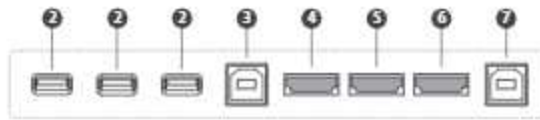

### USB Block

USB Block Mode is a security measure that helps prevent data from being copied to unauthorized devices which is essential for spaces where security is critical.

# CONNECTIVITY

Front

Side

Bottom

1 USB 2.0

2 USB 3.0

3 TOUCH OUT 1

4 HDMI IN 1