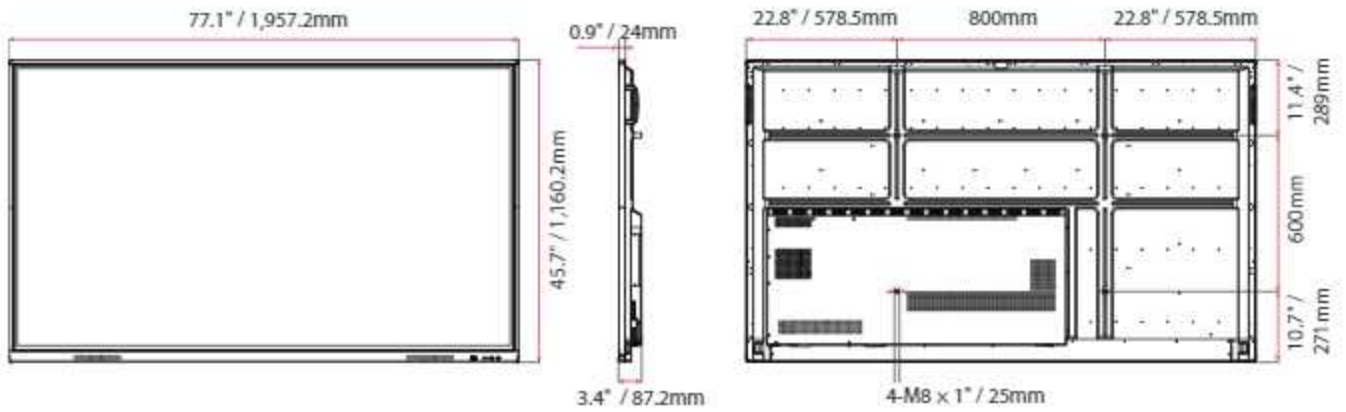

## DIMENSIONS

86"

75"

65"

	MODEL	86TR3DJ	75TR3DJ	65TR3DJ
PANEL	Screen Size	86"	75"	65"
	Panel Technology	IPS	IPS	IPS
	Back Light Type	Direct	Direct	Direct
	Aspect Ratio	16:9	16:9	16:9
	Native Resolution	3840 x 2160 (UHD)	3840 x 2160 (UHD)	3840 x 2160 (UHD)
	Refresh Rate	60Hz	60Hz	60Hz
	Brightness (Typ)	350 nits	350 nits	350 nits
	Contrast Ratio	1200:1	1200:1	1200:1
	Color gamut	NTSC 68%	NTSC 68%	NTSC 68%
	Viewing Angle (H x V)	178° X 178°	178° X 178°	178° X 178°
	Color Depth	10bit, 1.07Billion colors	10bit, 1.07Billion colors	10bit, 1.07Billion colors
	Response Time	8ms (G to G)	8ms (G to G)	8ms (G to G)
	Surface Treatment(Haze)	Anti Glare, 7H(Mohs)	Anti Glare, 7H(Mohs)	Anti Glare, 7H(Mohs)
	Lifetime Operation	30,000 Hrs	30,000 Hrs	30,000 Hrs
	Operation Hours (Hours/Day)	16/7	16/7	16/7
	Portrait / Landscape	Landscape Only	Landscape Only	Landscape Only
	TOUCH	Available object size for touch	≥3 mm	≥3 mm
Reponse Time		≤60 ms (Android) ≤100 ms (Windows)	≤60 ms (Android) ≤100 ms (Windows)	≤60 ms (Android) ≤100 ms (Windows)
Accuracy		±2 mm	±2 mm	±2 mm
Interface		USB 2.0	USB 2.0	USB 2.0
Protection Glass Thickness		4T (Anti-Glare)	4T (Anti-Glare)	4T (Anti-Glare)
Protection Glass Transmission		87%	87%	87%
Operating System Support		Windows XP/7/8/10, Linux, Mac, Android (WindowsXP/Linux/Mac support one point touch)	Windows XP/7/8/10, Linux, Mac, Android (WindowsXP/Linux/Mac support one point touch)	Windows XP/7/8/10, Linux, Mac, Android (WindowsXP/Linux/Mac support one point touch)
Multi touch point	Max 20 Points	Max 20 Points	Max 20 Points	
SOUND	Built-in Speakers	10W x 2	10W x 2	10W x 2
	HDMI In	Yes (3), HDCP2.2/1.4	Yes (3), HDCP2.2/1.4	Yes (3), HDCP2.2/1.4
CONNECTIVITY	Analog RGB In	Yes (1)	Yes (1)	Yes (1)
	Audio In	Yes (1)	Yes (1)	Yes (1)
	RS232C In	Yes (1)	Yes (1)	Yes (1)
	RJ45 (LAN)	Yes (1)	Yes (1)	Yes (1)
	USB In	USB3.0 Type A(3) USB2.0 Type A(3)	USB3.0 Type A(3) USB2.0 Type A(3)	USB3.0 Type A(3) USB2.0 Type A(3)
	Audio Out	Optical (1)	Optical (1)	Optical (1)
	Touch USB Out	Yes (2)	Yes (2)	Yes (2)
MECHANICAL	Bezel Color	Black	Black	Black
	Bezel Width	18.9 / 18.9 / 18.9 / 45.7 mm	18.9 / 18.9 / 18.9 / 45.7 mm	18.9 / 18.9 / 18.9 / 45.7 mm
	Weight	148.7 lbs / 67.5 kg	117.1 lbs / 53.1 kg	85.4 lbs / 38.8 kg
	Shipping Weight	190.9 lbs / 86.6 kg	154.0 lbs / 69.9 kg	106.9 lbs / 48.5 kg
	Monitor Dimension (W x H x D)	77.0 x 45.7 x 3.4 in	67.3 x 40.2 x 3.4 in	58.6 x 35.3 x 3.4 in
	Carton Dimensions (W x H x D) (Box outer size)	1957 x 1160 x 87 mm	1710 x 1020 x 87 mm	1489 x 897 x 87 mm
	Handle	Yes	Yes	Yes
	Stand	No	No	No
	VESA™ Standard Mount Interface	800 x 600mm	800 x 400mm	600 x 400mm
	Operation Temperature	32° to 104° F / 0° to 40° C	32° to 104° F / 0° to 40° C	32° to 104° F / 0° to 40° C
	Operation Humidity	10% to 80%	10% to 80%	10% to 80%
	OPS type compatible	Yes (Slot)	Yes (Slot)	Yes (Slot)
	OPS Power built in	Yes	Yes	Yes
	FEATURES	Internal Memory	16 GB	16 GB
Built-in Wi-Fi		Yes (Removable)	Yes	Yes
Power Indicator		Yes	Yes	Yes
Local Key Operation		Yes	Yes	Yes
Fanless Design		Yes	Yes	Yes
Android Version		Android 8.0	Android 8.0	Android 8.0
Screen Share		Yes (Screenshare pro)	Yes (Screenshare pro)	Yes (Screenshare pro)
POWER	Power Supply	100-240 Vac, 50/60 Hz	100-240 Vac, 50/60 Hz	100-240 Vac, 50/60 Hz
	Power Type	Built-In Power	Built-In Power	Built-In Power
	Power Consumption (Typ)	370W	260W	180W
	Power Consumption (Max)		350W	300W
	Power Consumption (Off)	Less than 0.5W	Less than 0.5W	Less than 0.5W
*WARRANTY & OTHER*	Warranty	3 Year Limited	3 Year Limited	3 Year Limited
	FCC (Regulatory)	Class "A"	Class "A"	Class "A"
	CE (Regulatory)	Yes	Yes	Yes
	ErP (Environmental)	Yes	Yes	Yes
	Basic Accessories	Power Cord (3m), USB Cable (5m), HDMI Cable (3m), Writing Pen (x2), User Manual, Quick Start Guide, Remote Control (batteries incl.), Wi-Fi module	Power Cord (3m), USB Cable (5m), HDMI Cable (3m), Writing Pen (x2), User Manual, Quick Start Guide, Remote Control (batteries incl.), Wi-Fi module	Power Cord (3m), USB Cable (5m), HDMI Cable (3m), Writing Pen (x2), User Manual, Quick Start Guide, Remote Control (batteries incl.), Wi-Fi module