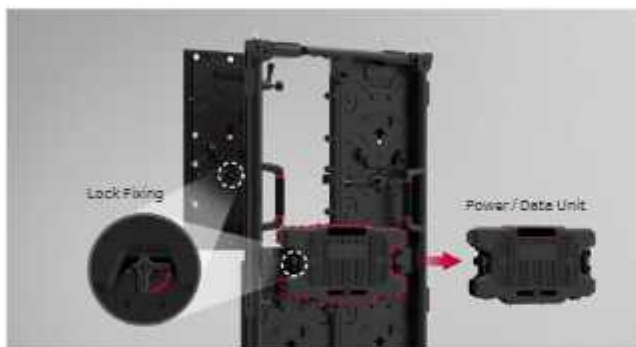

## GSCA Versatile Series

Fast Installation

Easy Maintenance

Two Cabinet Options

90° Corner Design Available

Front or Rear Serviceability

IP Rated Weatherproof Design

### Fast Installation

Various factors including magnets on the top and bottom, positioning pins, handles and fast locks help installers easily set up and dismantle the LED screens without additional tools.