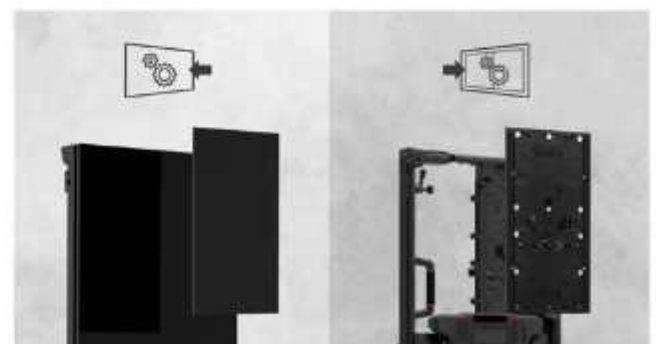

Front or Rear Serviceability

The product offers either front access or rear access; allowing customers to choose installation options according to their environment and minimizes limitations in installation and maintenance.