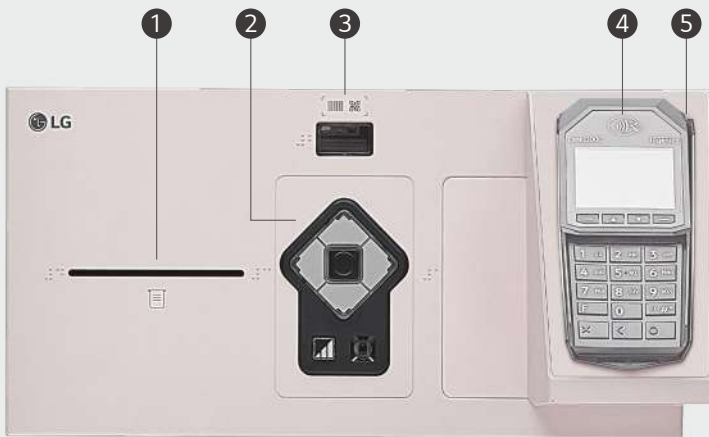

PRODUCT INFORMATION

- ① Receipt Printer
- ② Tactile Keypad
- ③ Scanner for Barcode / QR Code (1D / 2D)
- ④ IC Chip Card Reader*
- ⑤ MST (Magnetic Secure Transmission) Card Reader*

* LG Kiosk supports various EMV terminals including Ingenico terminals; Lane/3000, iUC285 and Verifone P400 which is varies by local payment company in region. EMV terminals are not manufactured or provided by LG.