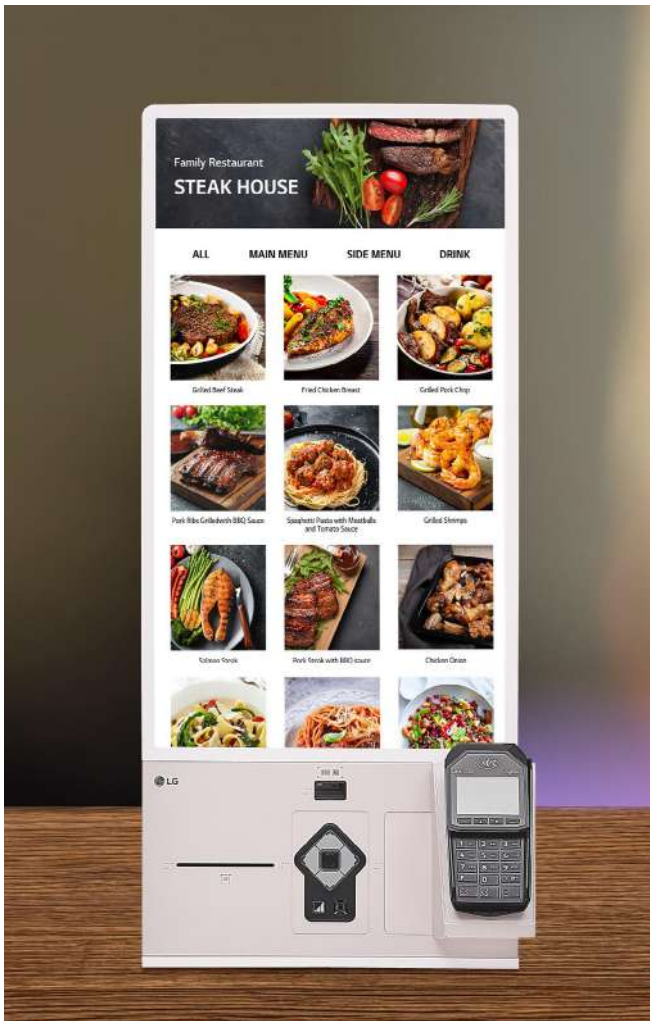

* All images in this datasheet are for illustrative purposes only.

LG Self-ordering Kiosk 27KC3PK-C

LG Kiosk

 27-inch Display with an Excellent Touch Sensitivity

 Interior Fit Design

 Windows OS

	27KC3PK-C
Display Size	27"
Screen Resolution	1,920 × 1,080 (FHD)
Brightness	300 nits
Touch Type	AIT (Advanced In-cell Touch)
Tactile Keypad	Yes

Interior Fit Design

The seamless design in two tones of calming beiges of the kiosk, creating a harmonious atmosphere which fits your business space interior.

27-inch Screen

Through a 27-inch display, the users can access more information with vivid product images for placing an order. This display can be also utilized as a large advertising screen by showing advertisements when in standby mode.